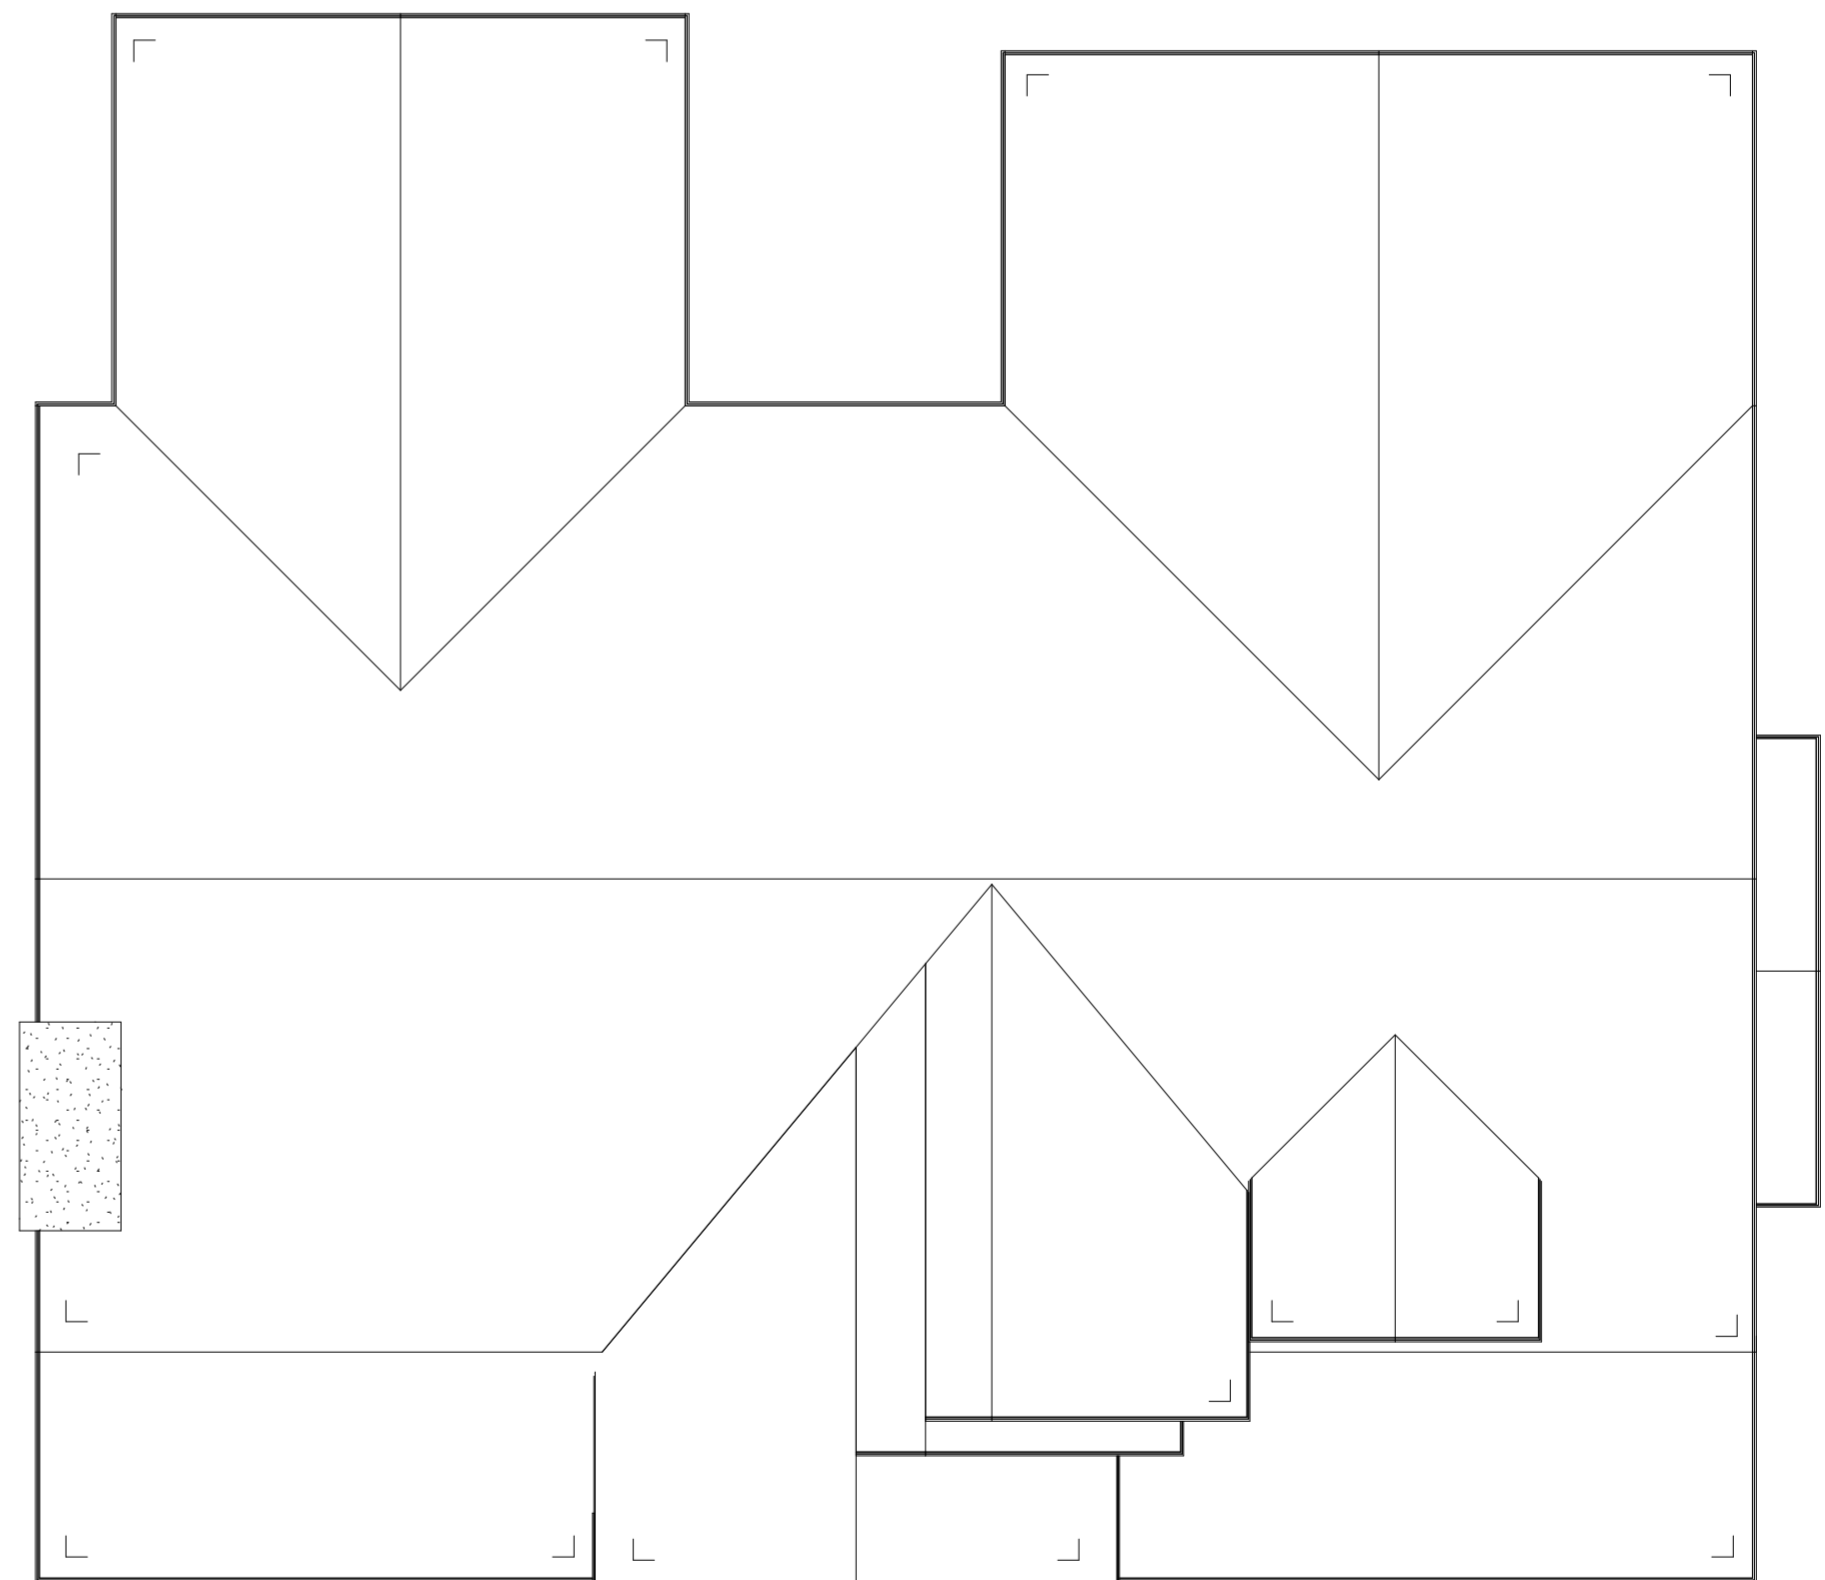

Three Gables
2064 Square Feet
Homes With Life

1 1.FLOOR
1/4" = 1'-0"

2 2.FLOOR
1/4" = 1'-0"